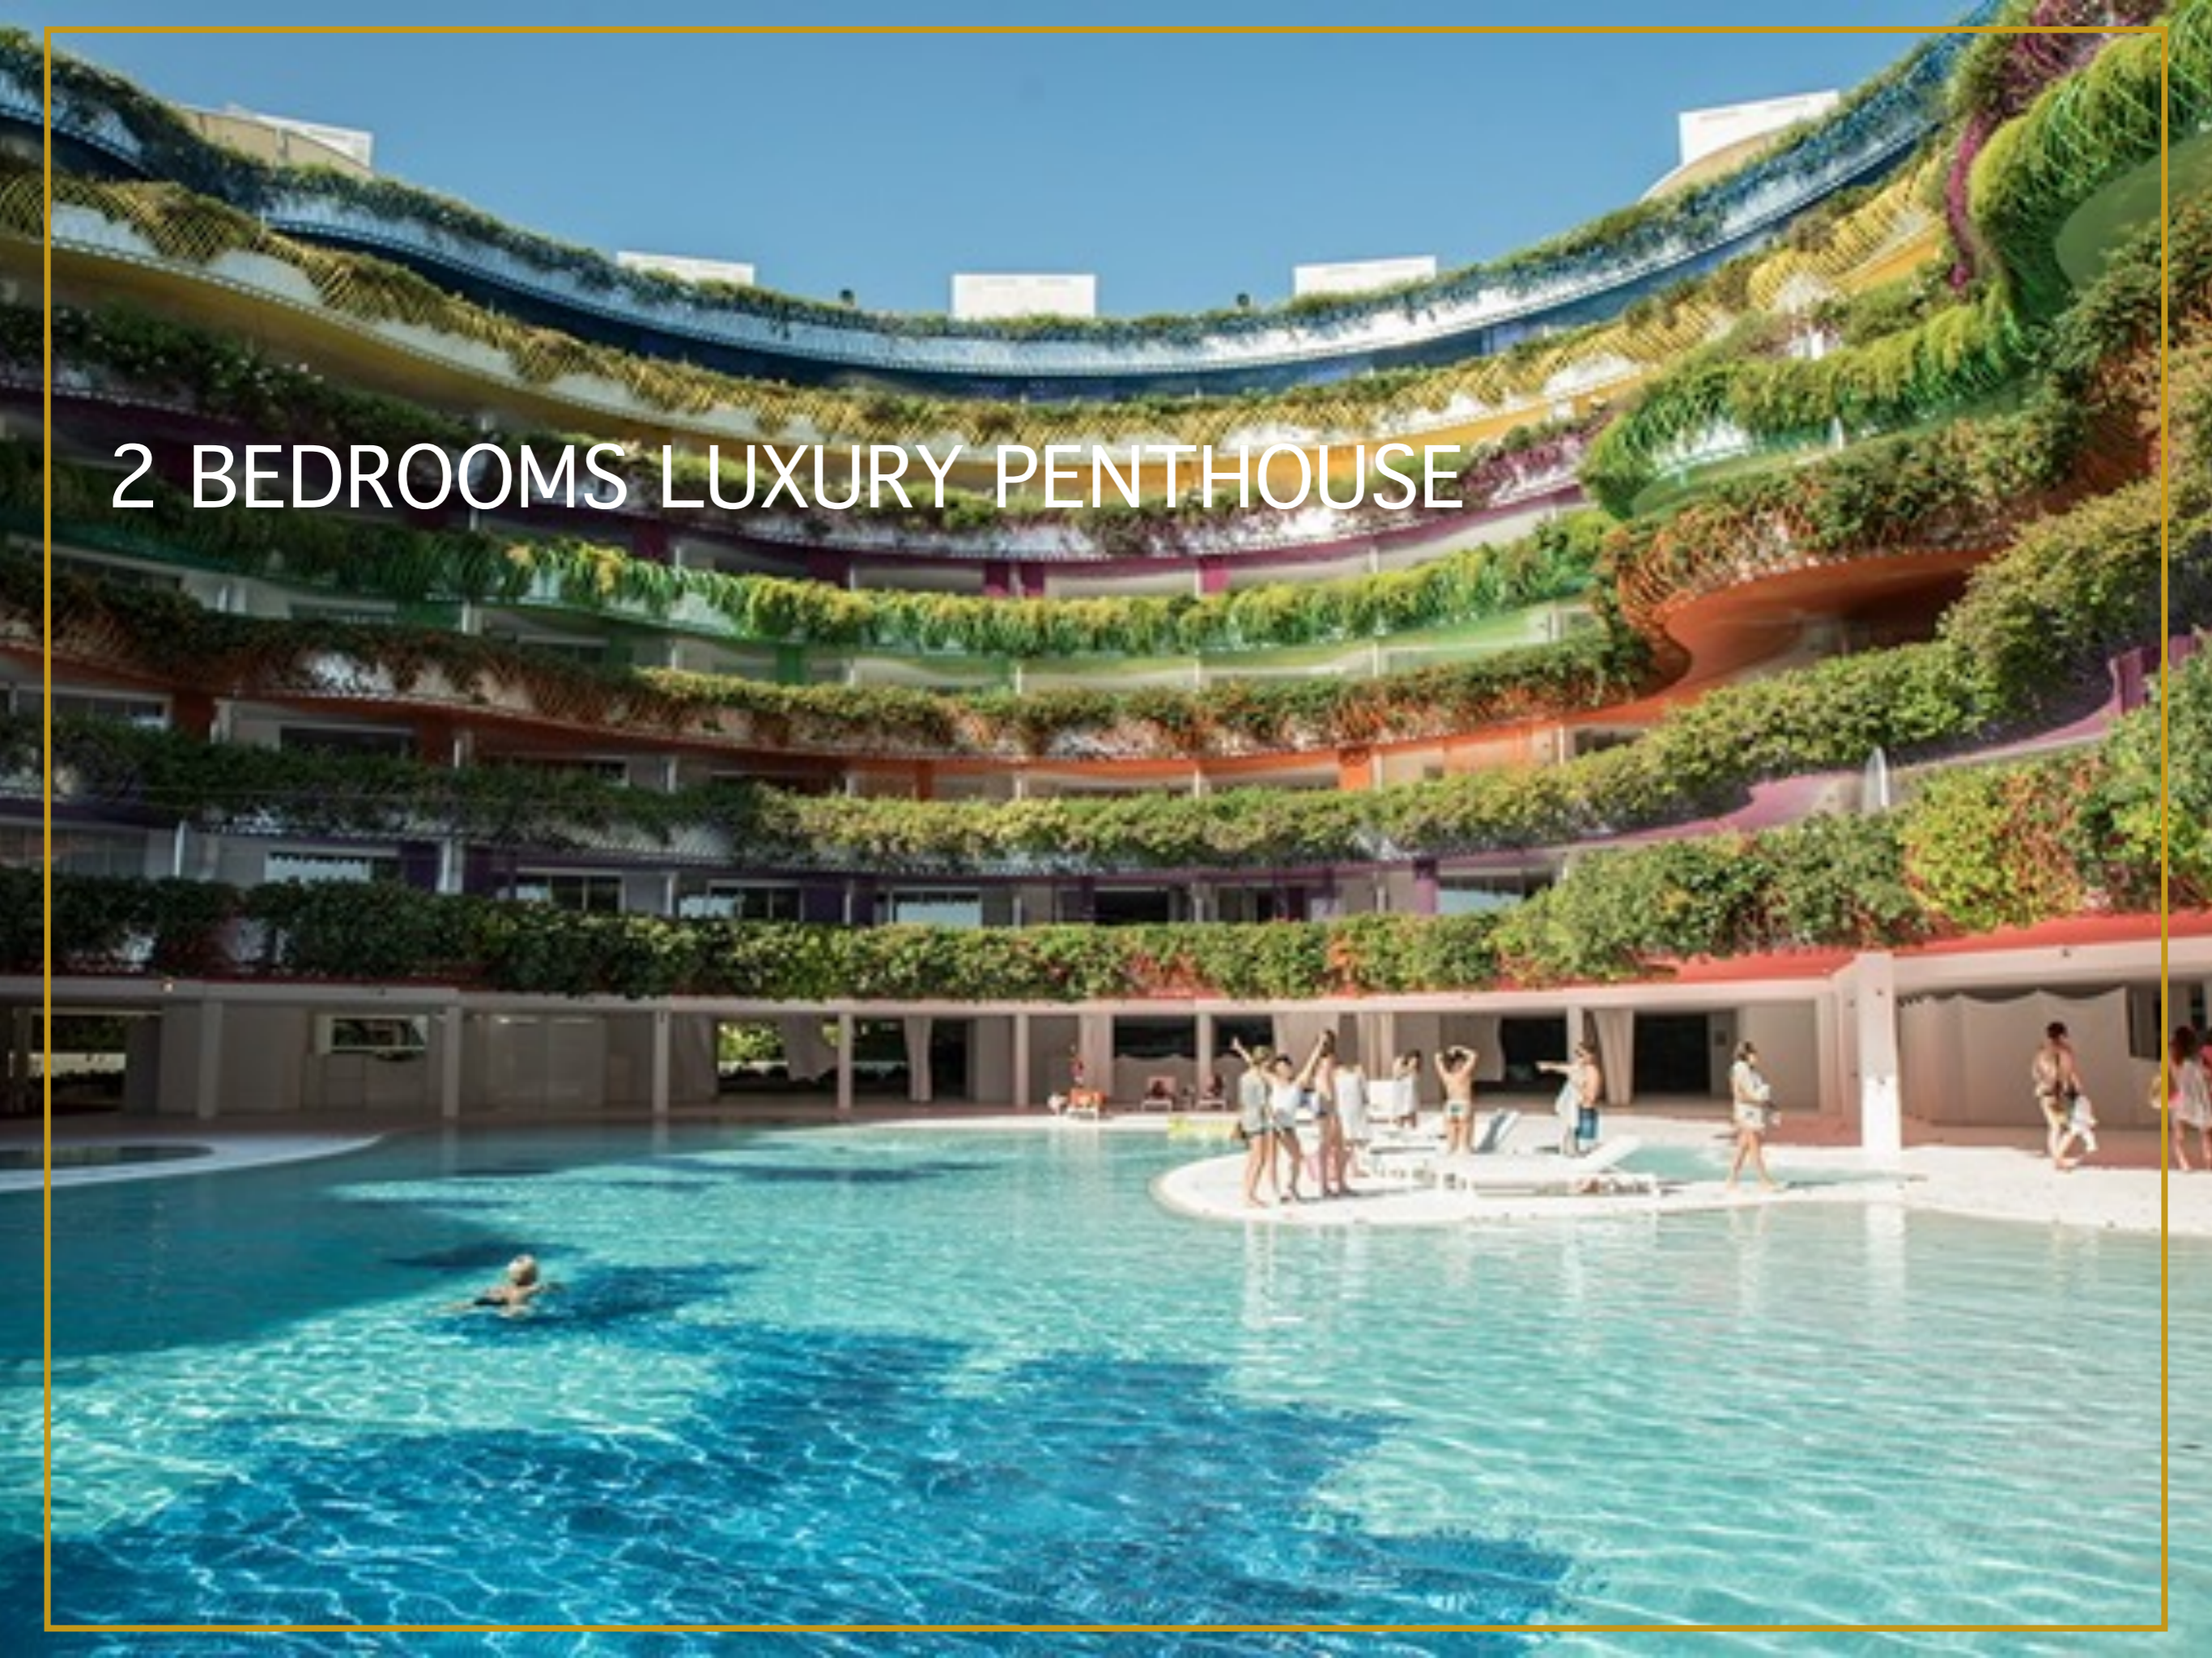

2 BEDROOMS LUXURY PENTHOUSE

2 BEDROOMS LUXURY PENTHOUSE FEATURES

This luxurious apartment is on the sixth floor of Boas de Ibiza, the building designed by Jean Nouvel, located in Marina Botafoch where luxury and design reach their maximum expression.

2 bedrooms

2 bathrooms

4 guests

1 large terrace

- swimming pool
- sun deck
- gym
- kids area
- sauna
- private balcony
- elevator
- WI-FI
- air-conditioned

- washing machine
- fully equipped kitchen
- hair dryer
- iron
- 1 large terrace
- coffee machine