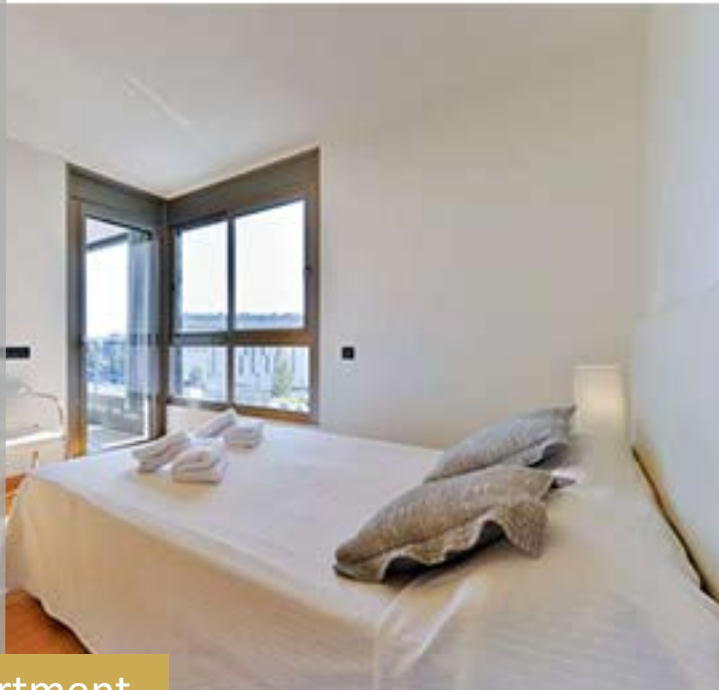

EQUIPMENT

Iron and Ironing Board
Bed Linen and Towels
Microvawe and Oven
Wash-dryer Machine
Vitroceramic hub
Air Conditioning
Vacuum Cleaner
Coffee Machine
Internet Wi-Fi
Dishwasher
Plasma Tv
Hair Dryer