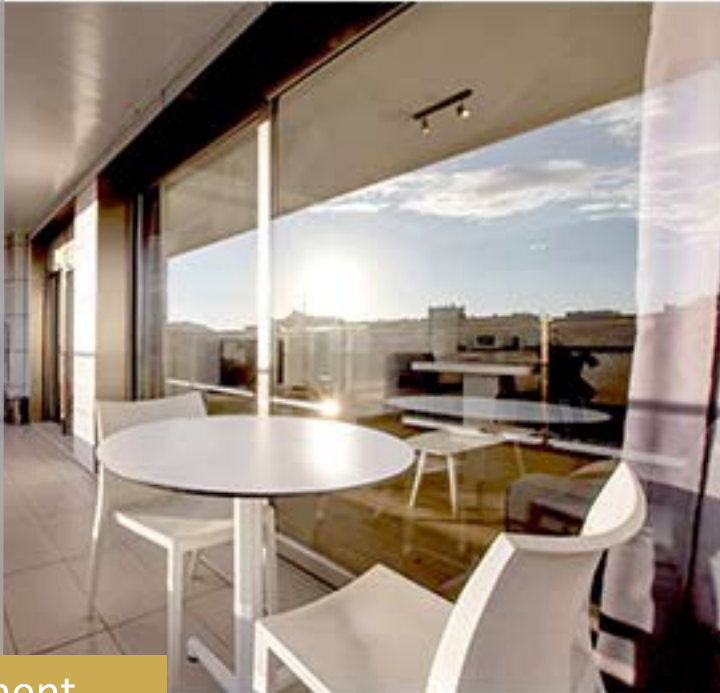

MIAMI APARTMENT

MARINA DE BOTAFOCH

IBIZA

1 Bedroom

PROPERTY FEATURES

- ✓ 1 Bedrooms
1 King Size Bed
- ✓ Large Living Room
1 Double Sofa-Bed
- ✓ 1 Bathroom (en suite)
- ✓ Equipped Kitchen
- ✓ Covered Balcony
- ✓ New Building 45 Mq Apartment
- ✓ Community Pool
- ✓ Solarium
- ✓ Private Parking

Capacity 2/4 people

EQUIPMENT

Sheets and Bath Towels
Microwave and Oven
Washing Machine
Air Conditioning
Coffee Machine
Internet Wi-fi
Dishwasher
Plasma Tv
Hair Dryer

MIAMI Apartment

DISTANCES

Talamanca Beach: 900 mt
Lio, Casino, Heart: 200 mt
Paseo Maritimo: 800 mt
Pacha, Cipriani: 100 mt
Taxi Stop: 100 mt
Bus Stop: 80 mt