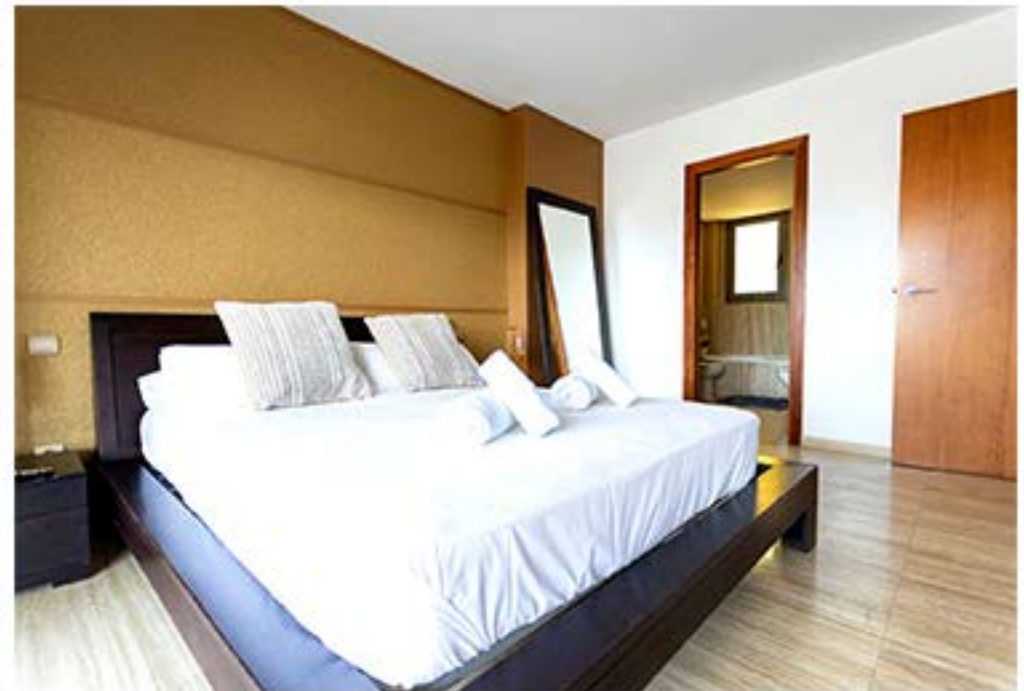

EQUIPMENT

Iron and Ironing Board
Bed Linen and Towels
Microvawe and Oven
Vetroceramic hub
Air Conditioning
Vacuum Cleaner
Coffee Machine
Internet Wi-Fi
Washer-Dryer
Dishwasher
Plasma Tv
Hair Dryer