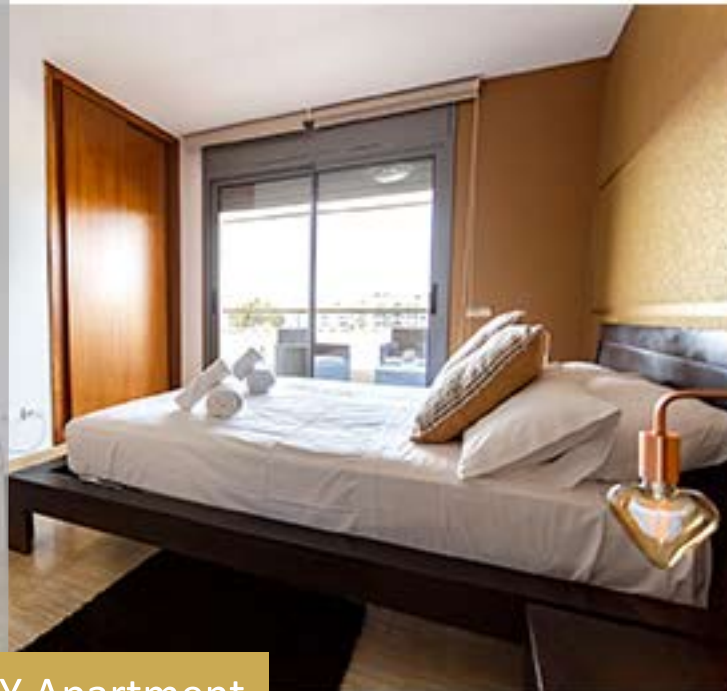

EQUIPMENT

Iron and Ironing Board
Bed Linen and Towels
Microvawe and Oven
Vetroceramic hub
Air Conditioning
Vacuum Cleaner
Coffee Machine
Internet Wi-Fi
Washer-Dryer
Dishwasher
Plasma Tv
Hair Dryer